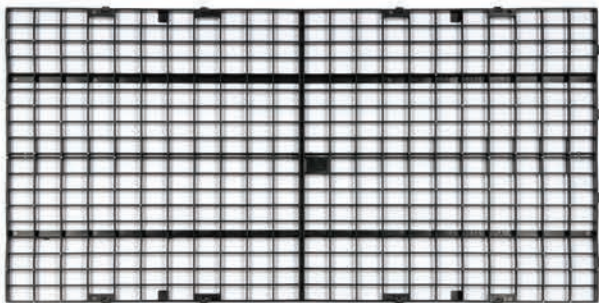

DURA-BENCH

PLASTIC GREENHOUSE BENCH TOP *ultra*

NEW!

DURA-BENCH ULTRA 36" x 48"

The **DURA-BENCH ULTRA 36" x 48"** is a 3' wide by 4' long panel with connections on all four sides. **DURA-BENCH ULTRA** utilizes four nylon clips along the 4' side allowing the parts to be adjoined. The 3' side of the panel includes a four tab system that inserts into the opposite end connecting the parts together.*

*Clips Sold Separately.

Model: DBU36X48 B

Size: 36"x48" (91.44 cm x 121.92 cm)

Surface Opening: 1.1" x 2.1" (2.79 cm x 5.33 cm) Rectangular Holes

Weight: 6.2 lbs. (2.81 kg)

DURA-BENCH ULTRA 24" x 48"

The **DURA-BENCH ULTRA 24" x 48"** is a 2' wide by 4' long panel with connections on all four sides. The **DURA-BENCH ULTRA** utilizes four nylon clips along the 4' side allowing the parts to be adjoined. The 2' side of the panel includes a four tab system that inserts into the opposite end connecting the parts together.*

*Clips Sold Separately.

Model: DBU24X48 B

Size: 24"x48" (60.96 cm x 121.92 cm)

Surface Opening: 1.1" x 2.1" (2.79 cm x 5.33 cm) Rectangular Holes

Weight: 4.5 lbs. (2.04kg)

LOCKING CLIPS

DURA-BENCH ULTRA Locking Clips are sold separately. Made from heavy duty nylon, the clips are long lasting and UV resistant.

Model: DBU CLIP B

Quantity: 100 Clips / Carton

Model	Size Width x Length		Surface Opening		Weight		Connection Method	
	in.	cm	in.	cm	lbs	kg	Width	Length
DBU36X48 B	36" x 48"	91.44 x 121.92	1.1" x 2.1"	2.79 x 5.33	6.2	2.81	Interlocking	Clip Receivers
DBU24X48 B	24" x 48"	60.96 x 121.92	1.1" x 2.1"	2.79 x 5.33	4.5	2.04	Interlocking	Clip Receivers