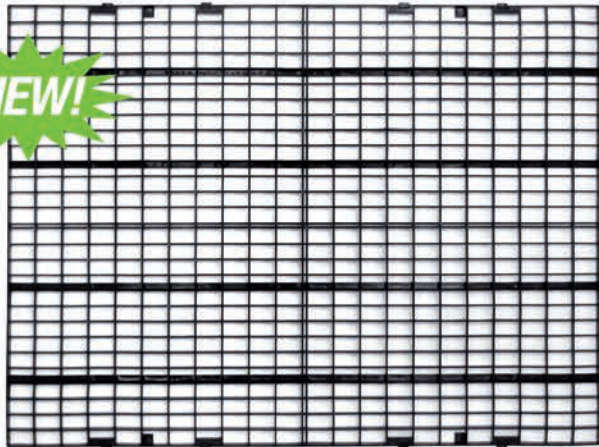

DURA-BENCH

PLASTIC GREENHOUSE BENCH TOP *ultra*

NEW!

DURA-BENCH ULTRA 36" x 48"

The **DURA-BENCH ULTRA 36" x 48"** is a 3' wide by 4' long panel with connections on all four sides. **DURA-BENCH ULTRA** utilizes four nylon clips along the 4' side allowing the parts to be adjoined. The 3' side of the panel includes a four tab system that inserts into the opposite end connecting the parts together.*

*Clips Sold Separately.

Model: DBU36X48 B

Size: 36"x48" (91.44 cm x 121.92 cm)

Surface Opening: 1.1" x 2.1" (2.79 cm x 5.33 cm) Rectangular Holes

Weight: 6.2 lbs. (2.81 kg)

DURA-BENCH ULTRA 24" x 48"

The **DURA-BENCH ULTRA 24" x 48"** is a 2' wide by 4' long panel with connections on all four sides. The **DURA-BENCH ULTRA** utilizes four nylon clips along the 4' side allowing the parts to be adjoined. The 2' side of the panel includes a four tab system that inserts into the opposite end connecting the parts together.*

*Clips Sold Separately.

Model: DBU24X48 B

Size: 24"x48" (60.96 cm x 121.92 cm)

Surface Opening: 1.1" x 2.1" (2.79 cm x 5.33 cm) Rectangular Holes

Weight: 4.5 lbs. (2.04kg)

LOCKING CLIPS

DURA-BENCH ULTRA Locking Clips are sold separately. Made from heavy duty nylon, the clips are long lasting and UV resistant.

Model: DBU CLIP B

Quantity: 100 Clips / Carton

Model	Size Width x Length		Surface Opening		Weight		Connection Method	
	in.	cm	in.	cm	lbs	kg	Width	Length
DBU36X48 B	36" x 48"	91.44 x 121.92	1.1" x 2.1"	2.79 x 5.33	6.2	2.81	Interlocking	Clip Receivers
DBU24X48 B	24" x 48"	60.96 x 121.92	1.1" x 2.1"	2.79 x 5.33	4.5	2.04	Interlocking	Clip Receivers